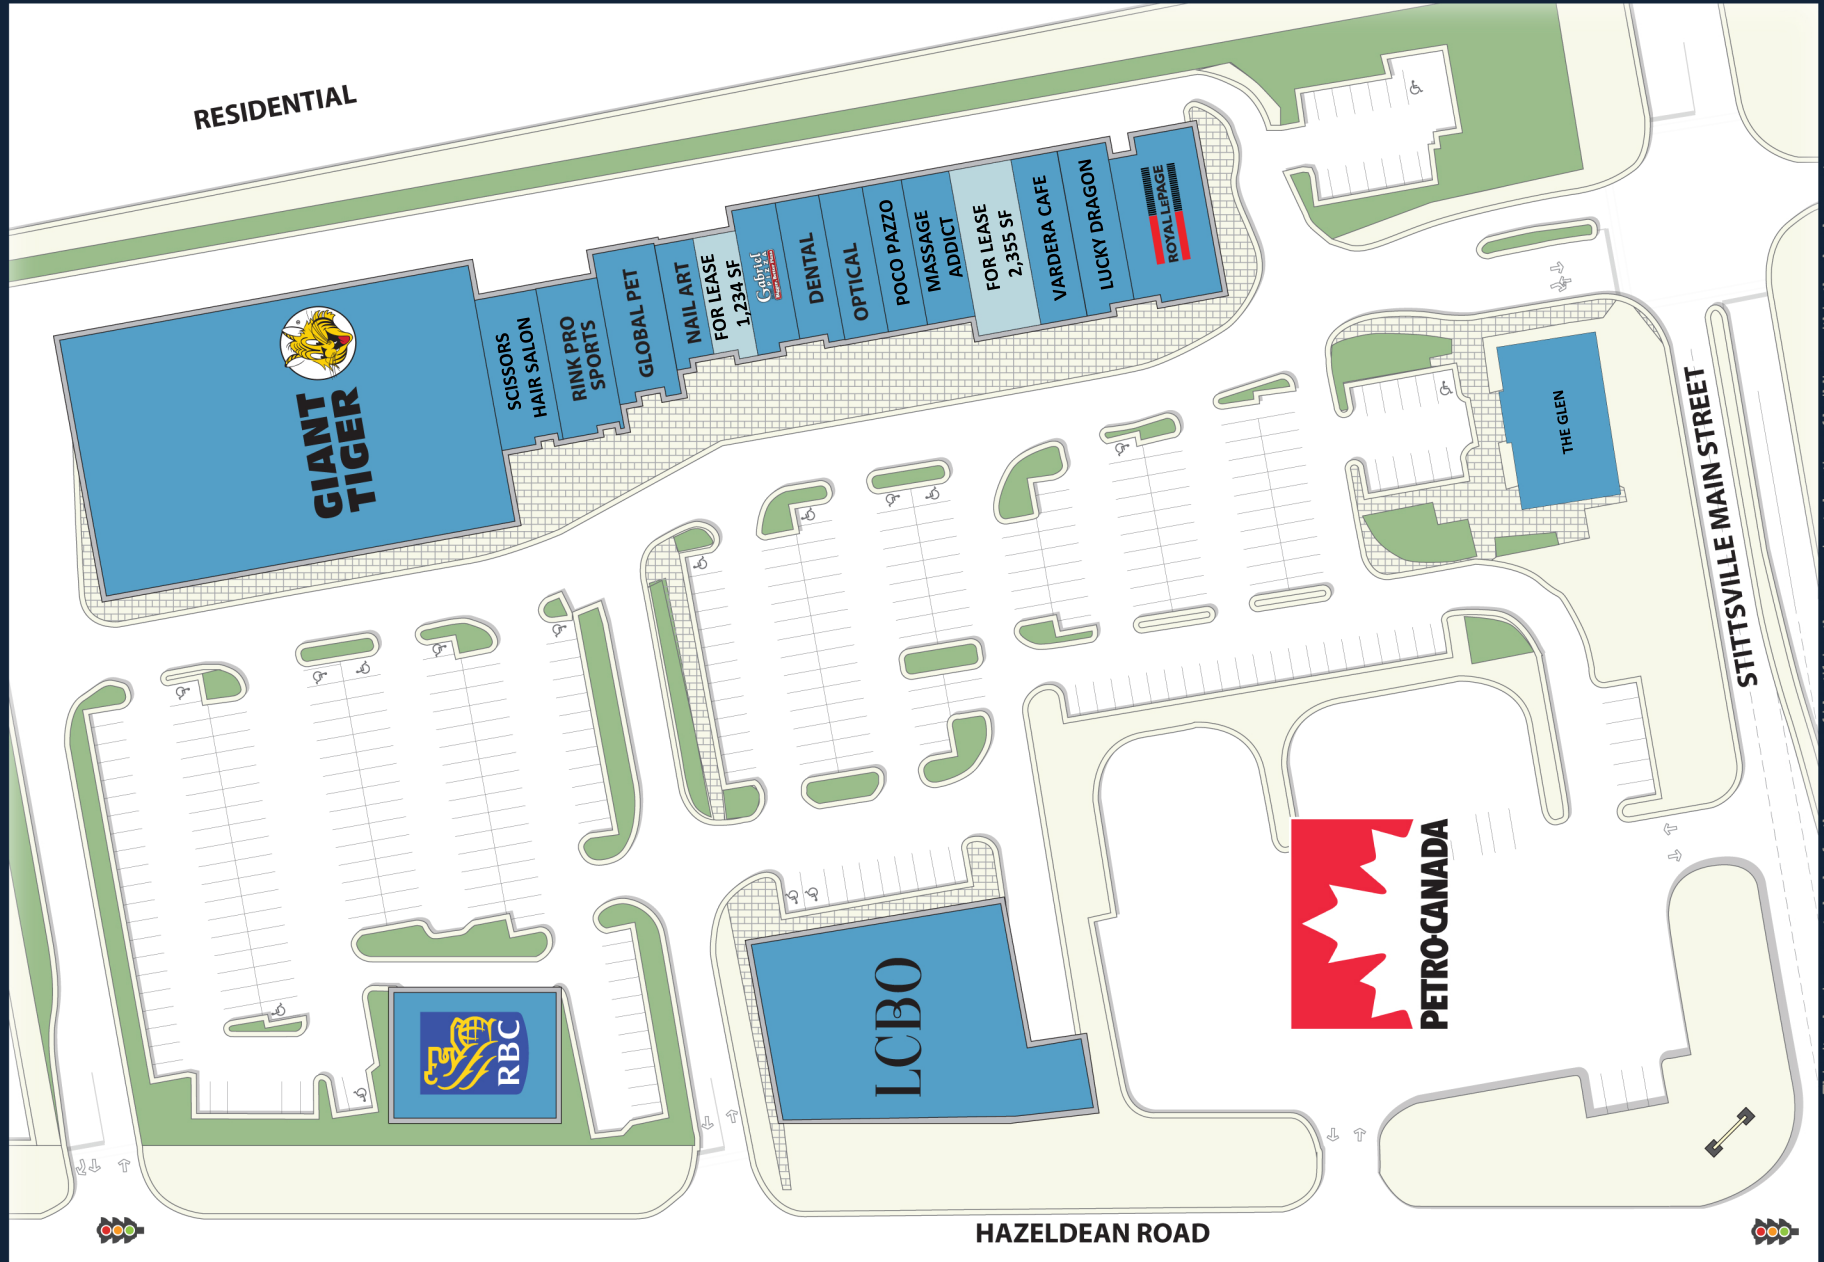

# JACKSON TRAILS CENTRE

6081 Hazeldean Road, Stittsville, ON

This site plan is presented solely for the purpose of identifying the approximate location of buildings within the development.

TAGGART REALTY MANAGEMENT  
708-225 METCALFE STREET,  
OTTAWA ON K2P1P9  
TAGGART.CA